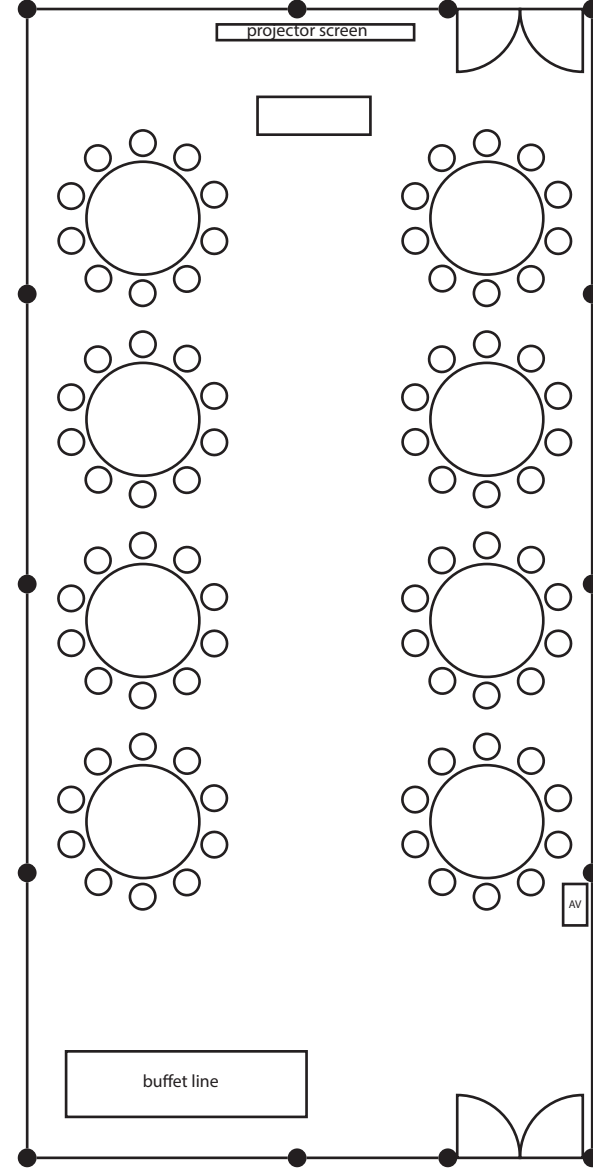

Lakehouse

Capacity:

Banquet
120

Theatre
144

Cocktail
180

Floor Plans

Legend:

Promenade

Capacity:

Banquet
400

Theatre
500

Cocktail
1000

Promenade Floor Plans

-  cocktail tables
-  3 ft by 3 ft tables
-  6 ft round table

The drawings above are for reference only, do contact us for a customised layout for your event.