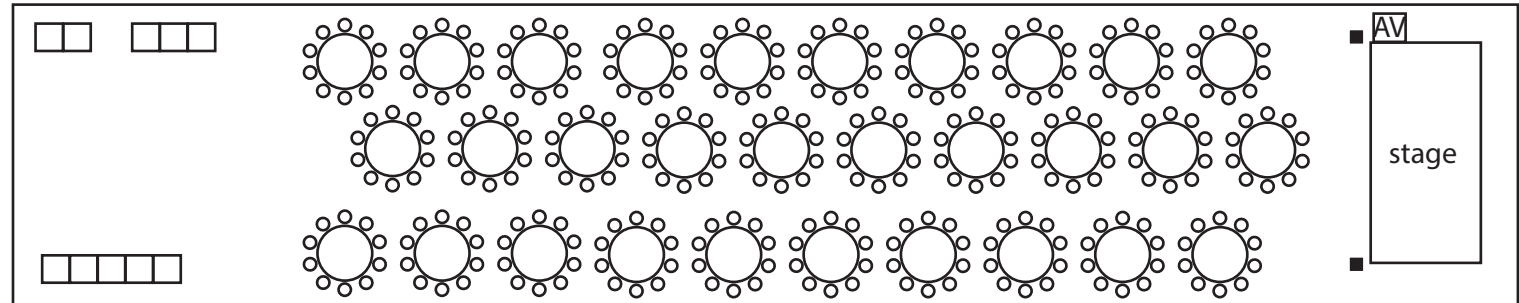

Capacity:

Banquet
400

Theatre
500

Cocktail
1000

Promenade Floor Plans

-  cocktail tables
-  3 ft by 3 ft tables
-  6ft round table

The drawings above are for reference only, do contact us for a customised layout for your event.