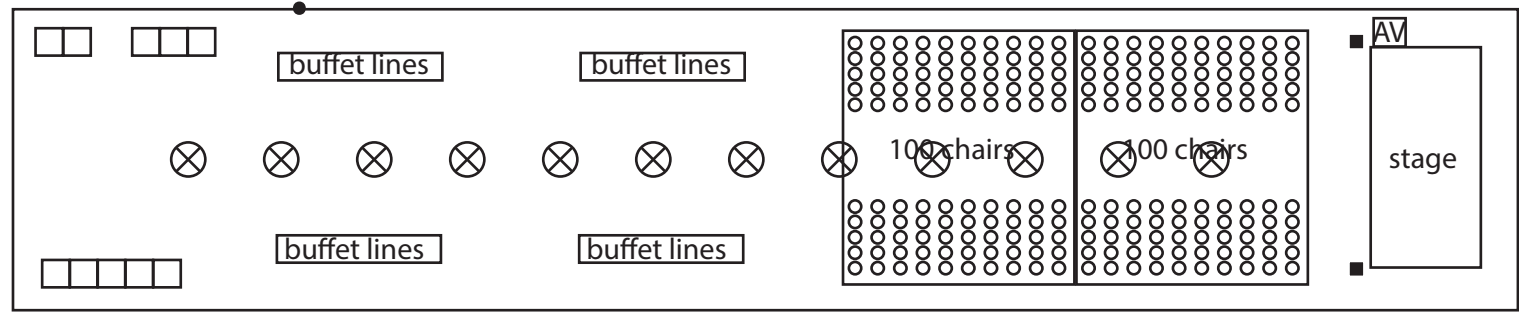

Lakehouse

Capacity:

Banquet
120

Theatre
144

Cocktail
180

Floor Plans

Legend:

Promenade

Capacity:

Banquet
400

Theatre
500

Cocktail
1000

Promenade Floor Plans

-  cocktail tables
-  3 ft by 3 ft tables
-  6 ft round table

The drawings above are for reference only, do contact us for a customised layout for your event.