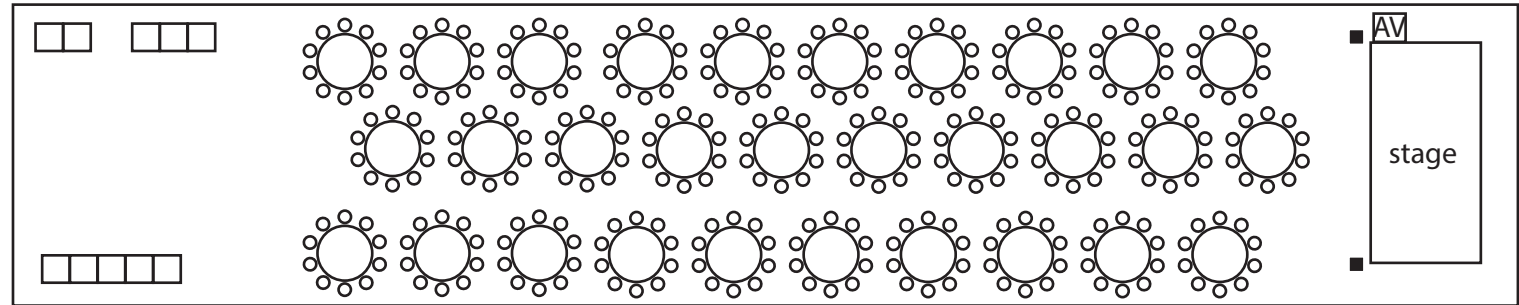

Capacity:

Banquet
400

Theatre
500

Cocktail
1000

Promenade Floor Plans

-  cocktail tables
-  3 ft by 3 ft tables
-  6 ft round table

The drawings above are for reference only, do contact us for a customised layout for your event.