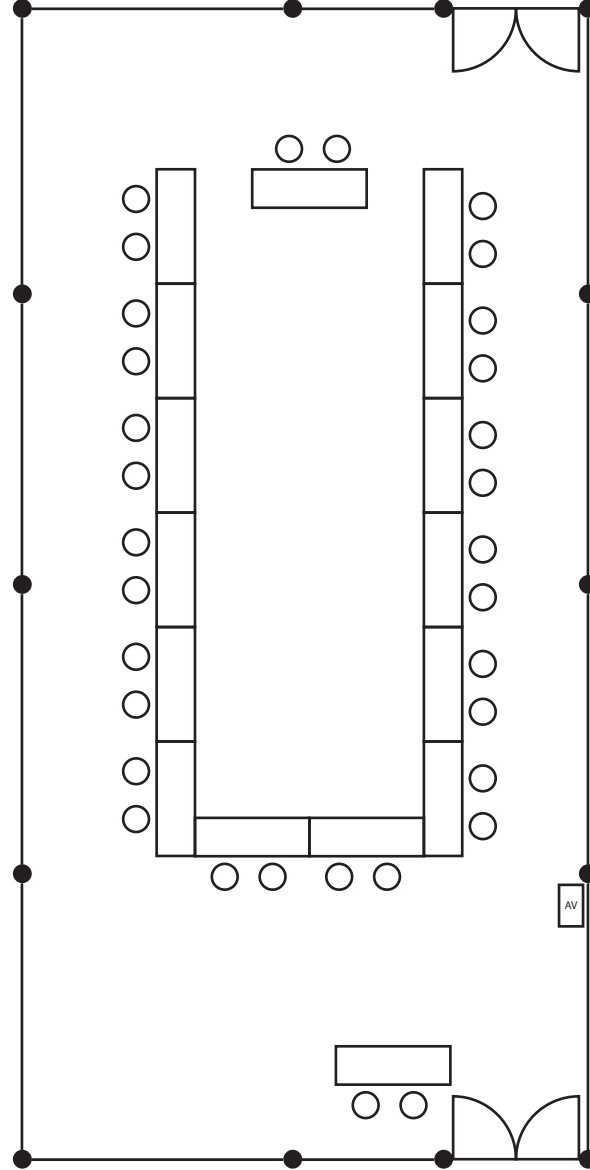

Lakehouse

Capacity:

Banquet
120

Theatre
144

Cocktail
180

Floor Plans

Legend:

Promenade

Capacity:

Banquet
400

Theatre
500

Cocktail
1000

Promenade Floor Plans

-  cocktail tables
-  3 ft by 3 ft tables
-  6 ft round table

The drawings above are for reference only, do contact us for a customised layout for your event.