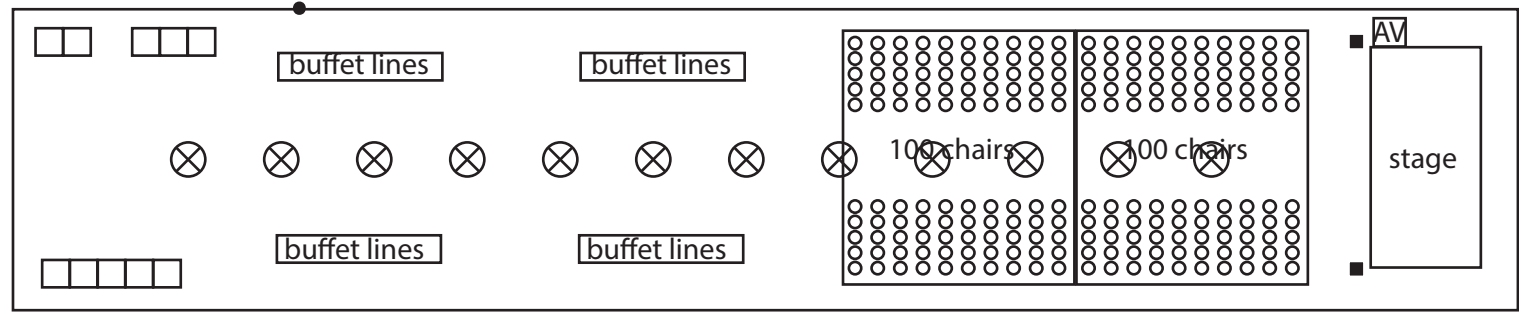

Lakehouse

Capacity:

Banquet
120

Theatre
144

Cocktail
180

Floor Plans

Legend:

Promenade

Capacity:

Banquet
400

Theatre
500

Cocktail
1000

Promenade Floor Plans

-  cocktail tables
-  3 ft by 3 ft tables
-  6ft round table

The drawings above are for reference only, do contact us for a customised layout for your event.