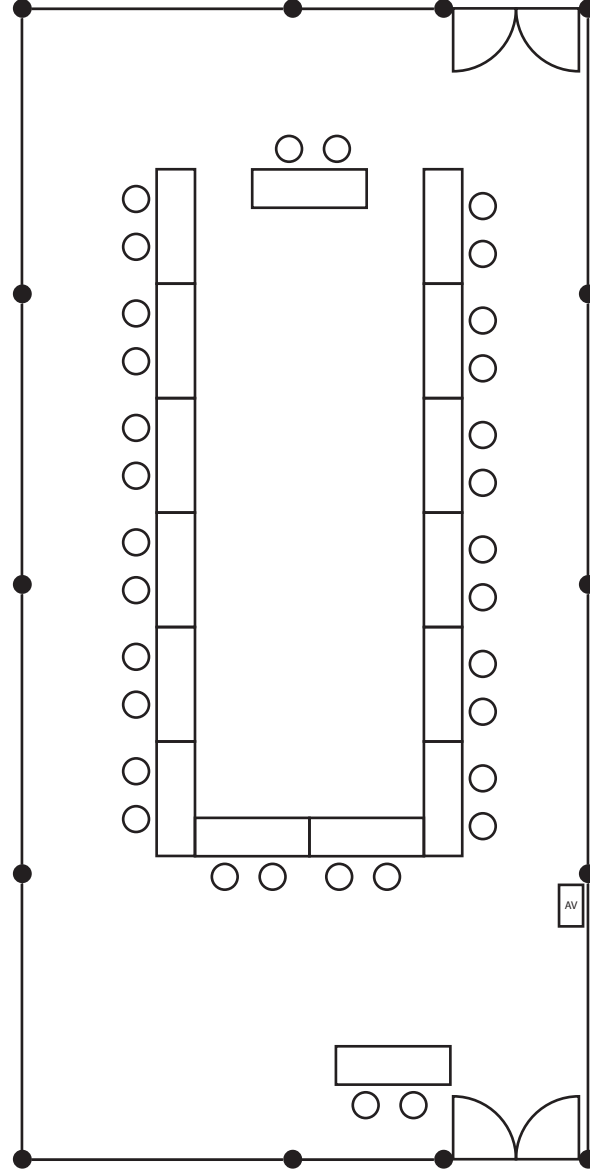

Lakehouse

Capacity:

Banquet
120

Theatre
144

Cocktail
180

Floor Plans

Legend:

Promenade

Capacity:

Banquet
400

Theatre
500

Cocktail
1000

Promenade Floor Plans

-  cocktail tables
-  3 ft by 3 ft tables
-  6ft round table

The drawings above are for reference only, do contact us for a customised layout for your event.