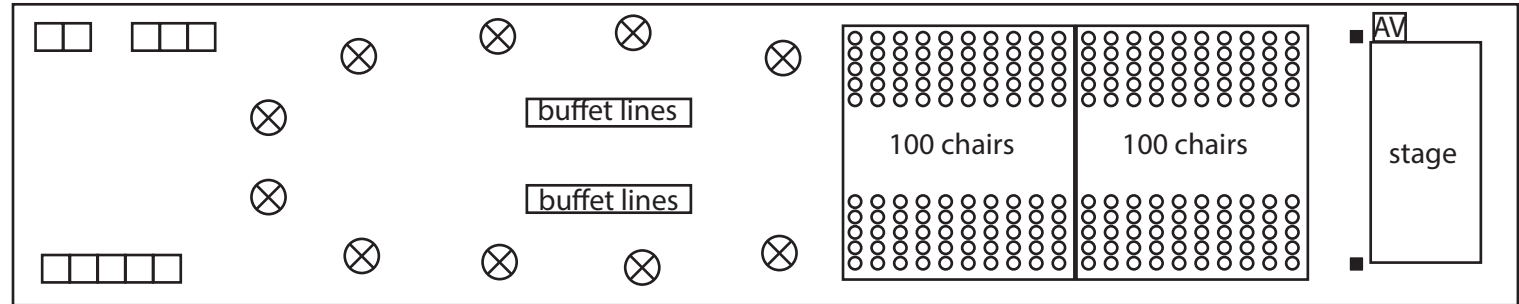

Capacity:

Banquet
400

Theatre
500

Cocktail
1000

Promenade Floor Plans

-  cocktail tables
-  3 ft by 3 ft tables
-  6ft round table

The drawings above are for reference only, do contact us for a customised layout for your event.