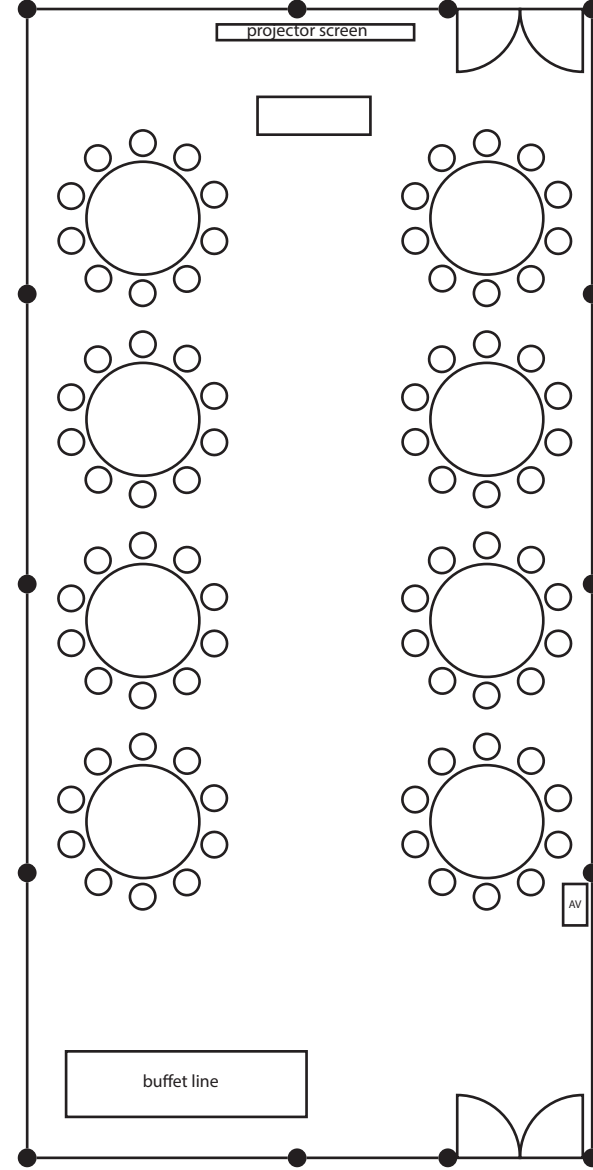

Lakehouse

Capacity:

Banquet
120

Theatre
144

Cocktail
180

Floor Plans

Legend:

Promenade

Capacity:

Banquet
400

Theatre
500

Cocktail
1000

Promenade Floor Plans

-  cocktail tables
-  3 ft by 3 ft tables
-  6ft round table

The drawings above are for reference only, do contact us for a customised layout for your event.