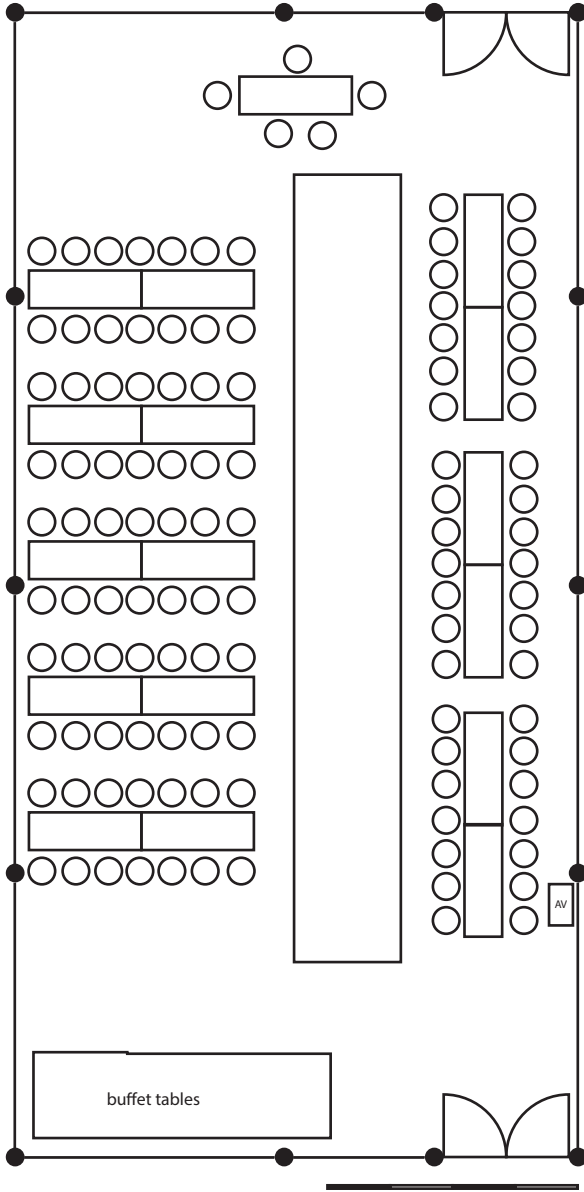

Lakehouse

Capacity:

Banquet
120

Theatre
144

Cocktail
180

Floor Plans

Legend:

Promenade

Capacity:

Banquet
400

Theatre
500

Cocktail
1000

Promenade Floor Plans

-  cocktail tables
-  3 ft by 3 ft tables
-  6ft round table

The drawings above are for reference only, do contact us for a customised layout for your event.