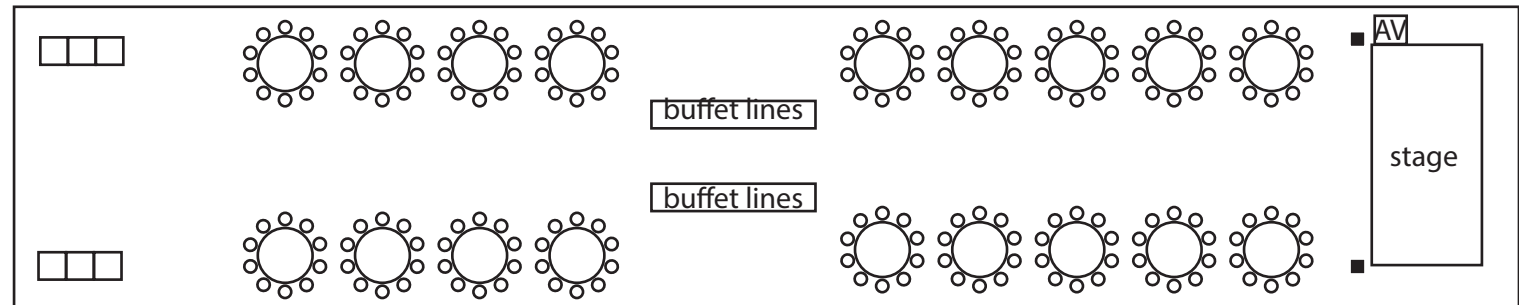

Capacity:

Banquet
400

Theatre
500

Cocktail
1000

Promenade Floor Plans

-  cocktail tables
-  3 ft by 3 ft tables
-  6 ft round table

The drawings above are for reference only, do contact us for a customised layout for your event.