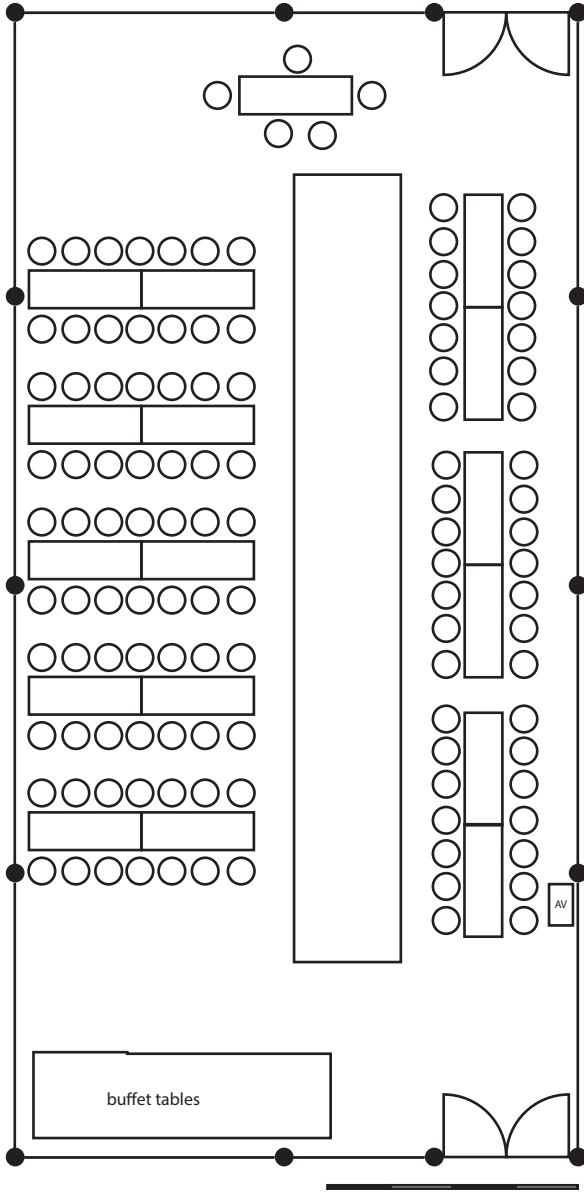

Lakehouse

Capacity:

Banquet
120

Theatre
144

Cocktail
180

Floor Plans

Legend:

Promenade

Capacity:

Banquet
400

Theatre
500

Cocktail
1000

Promenade Floor Plans

-  cocktail tables
-  3 ft by 3 ft tables
-  6 ft round table

The drawings above are for reference only, do contact us for a customised layout for your event.