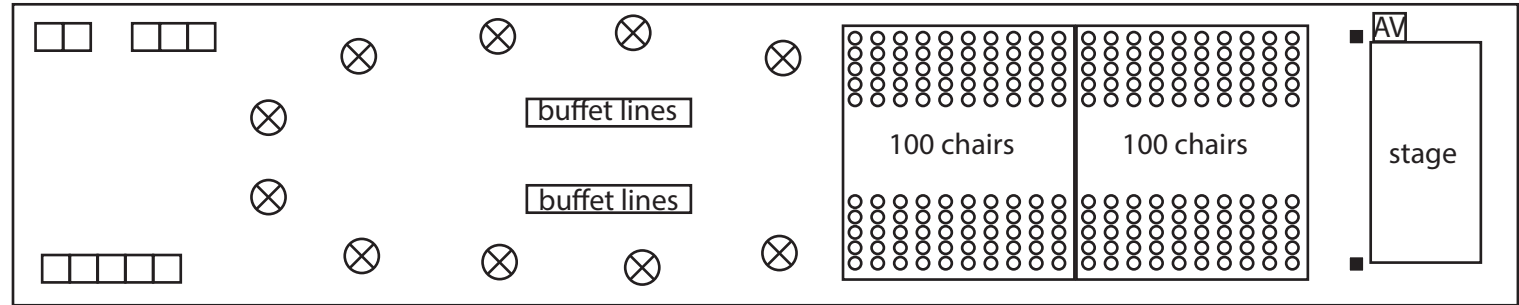

Lakehouse

Capacity:

Banquet
120

Theatre
144

Cocktail
180

Floor Plans

Legend:

Promenade

Capacity:

Banquet
400

Theatre
500

Cocktail
1000

Promenade Floor Plans

-  cocktail tables
-  3 ft by 3 ft tables
-  6 ft round table

The drawings above are for reference only, do contact us for a customised layout for your event.