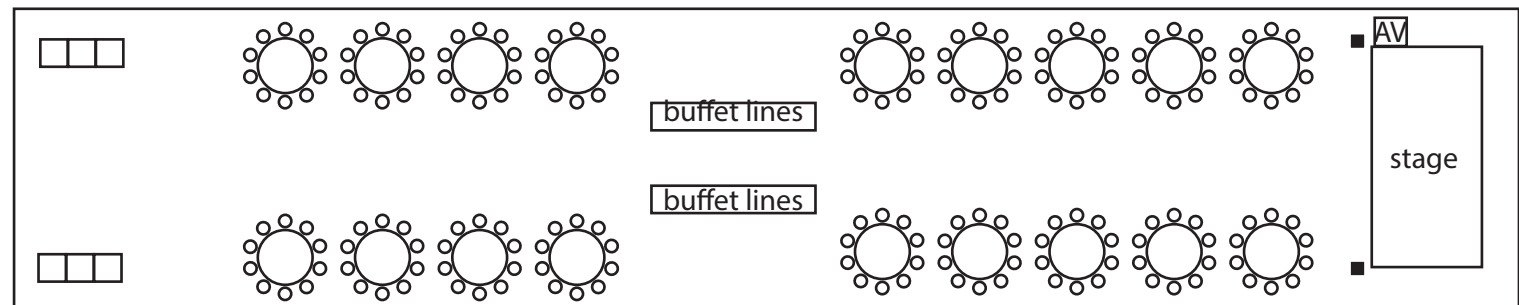

Capacity:

Banquet
400

Theatre
500

Cocktail
1000

Promenade Floor Plans

-  cocktail tables
-  3 ft by 3 ft tables
-  6ft round table

The drawings above are for reference only, do contact us for a customised layout for your event.